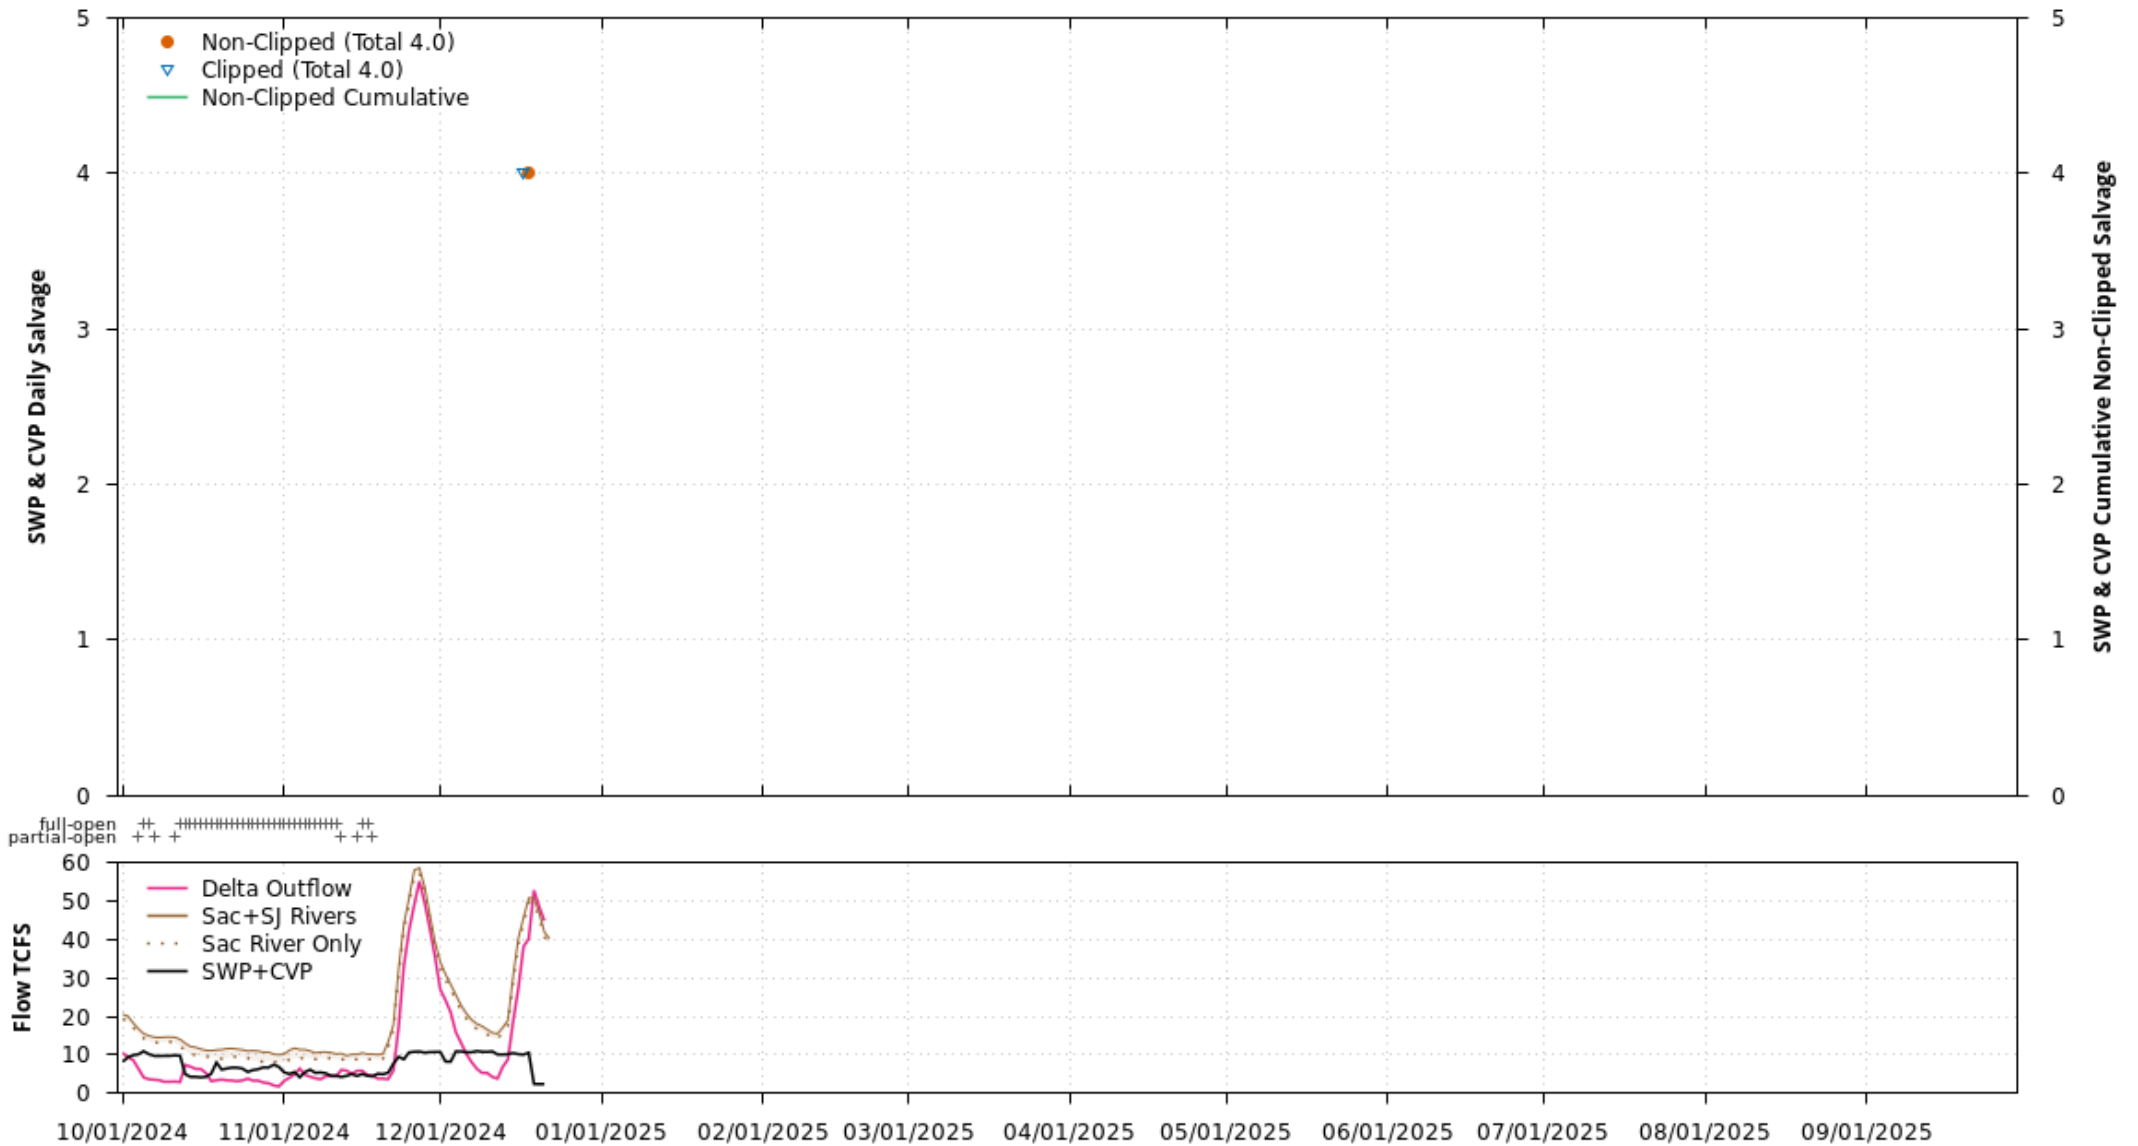

Observed Steelhead Salvage at SWP and CVP Delta Fish Facilities
Steelhead Observed 12/17/2024 to 12/18/2024
Reconstruction Level for Non-Clipped Steelhead = 3000

Preliminary data from CDEC, CDFW, CDRW, and BOR; subject to revision.
www.cbr.washington.edu/sacramento/