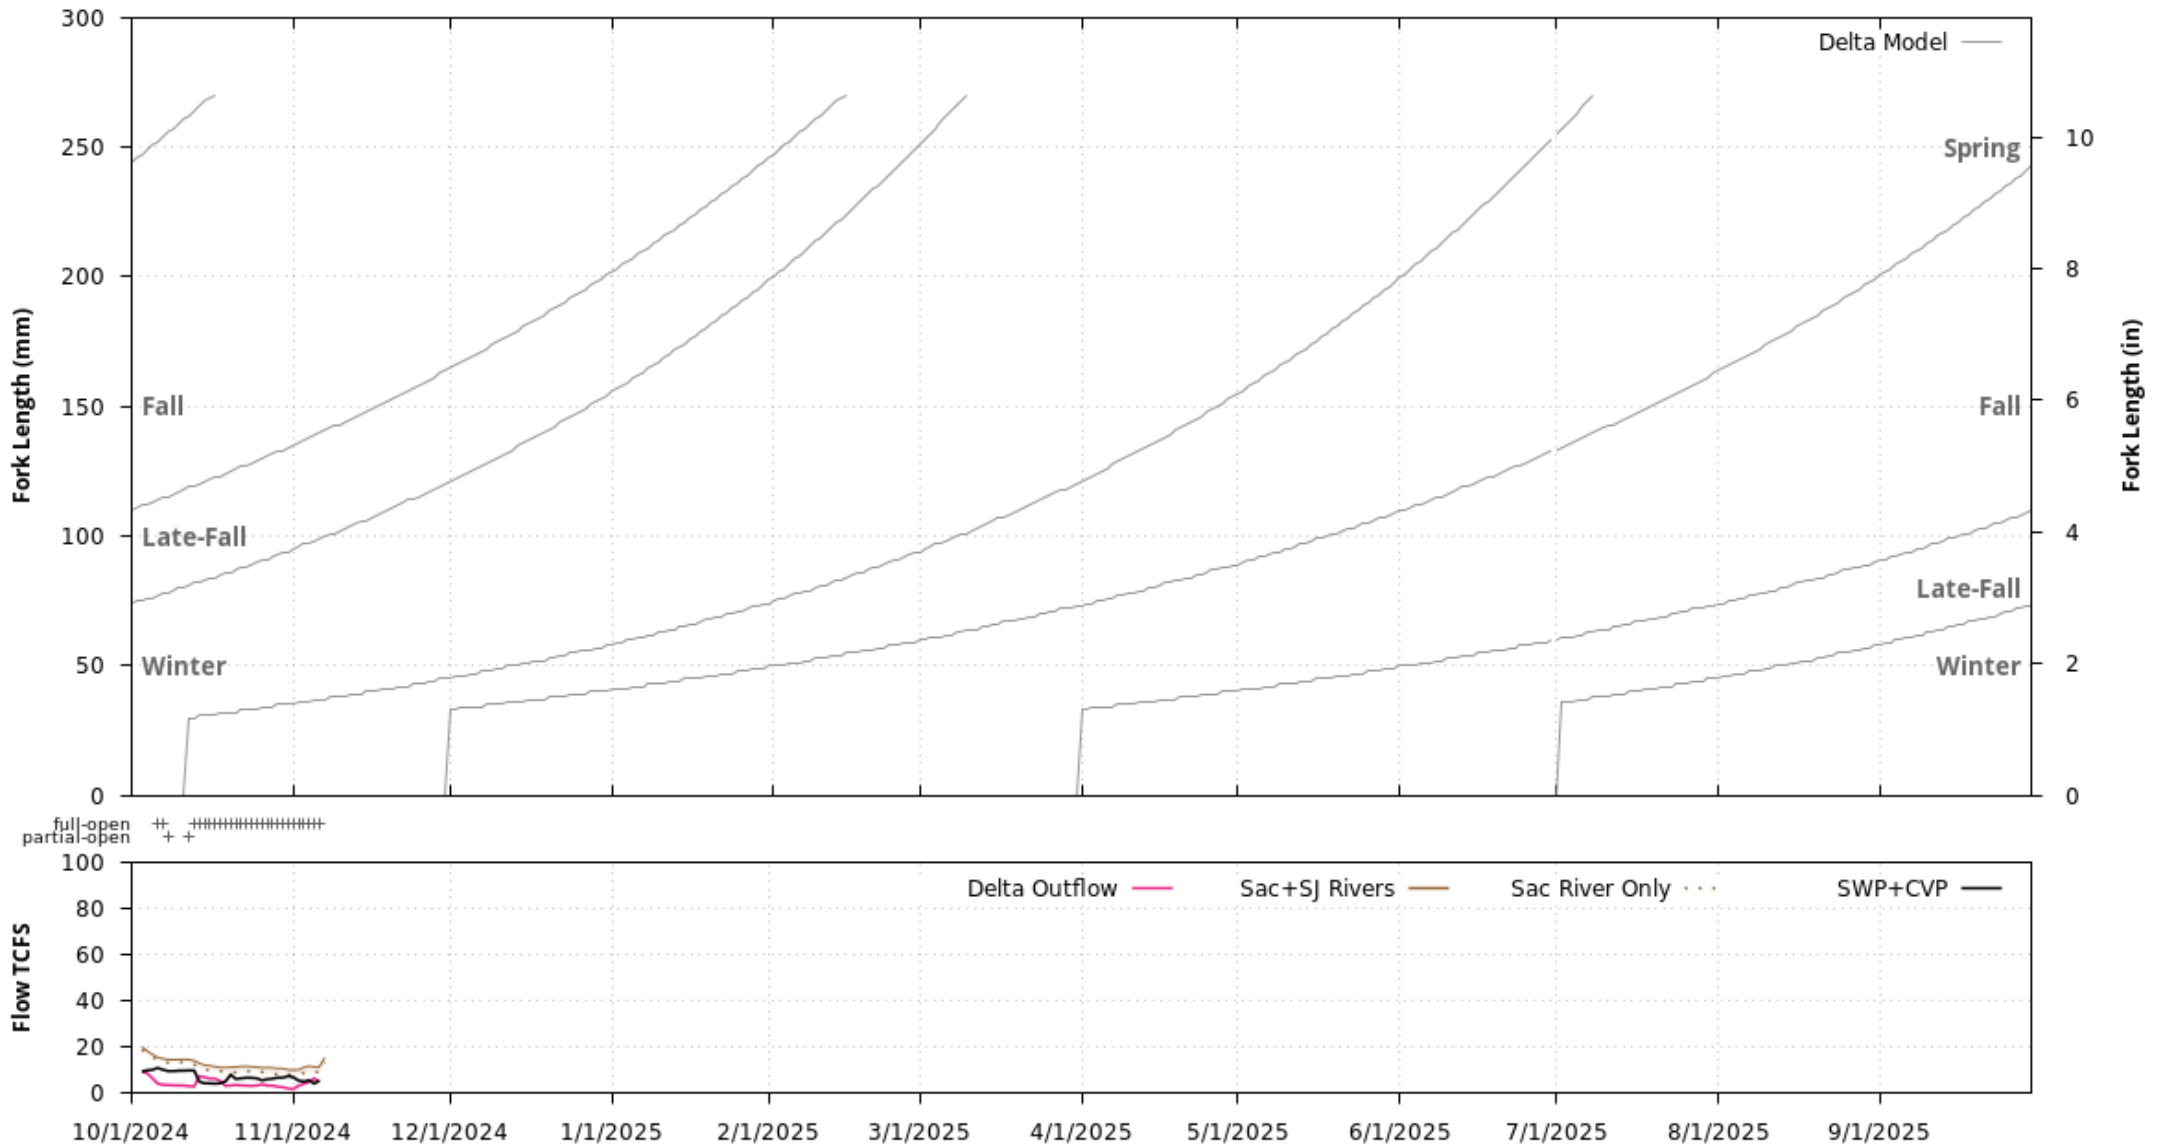

Observed Chinook Salvage at SWP and CVP Delta Fish Facilities Chinook Observed 10/1/2024 to 9/30/2025

Preliminary data from CDEC, CDFW, CDRW, and BOR; subject to revision. Key: Location-Observation Type (#total estimate:#released for observed). Chinook not measured for length and Chinook outside of the length-at-date criteria (Delta model) are not included.

www.cbr.washington.edu/sacramento/
06 Nov 2024 17:15:01 PST

Observed Chinook Salvage at SWP and CVP Delta Fish Facilities
Chinook Observed 12/02/2023 to 06/30/2024 (2171449 Total Released for Confirmed CWT)
Daily Fork Length Distribution and Daily Estimates

Preliminary data from CDFW, CDRW, and BOR; subject to revision. Key: Observation Type (total estimate).
 Chinook not measured for length and Chinook outside of the length-at-date criteria (Delta model) are not included.