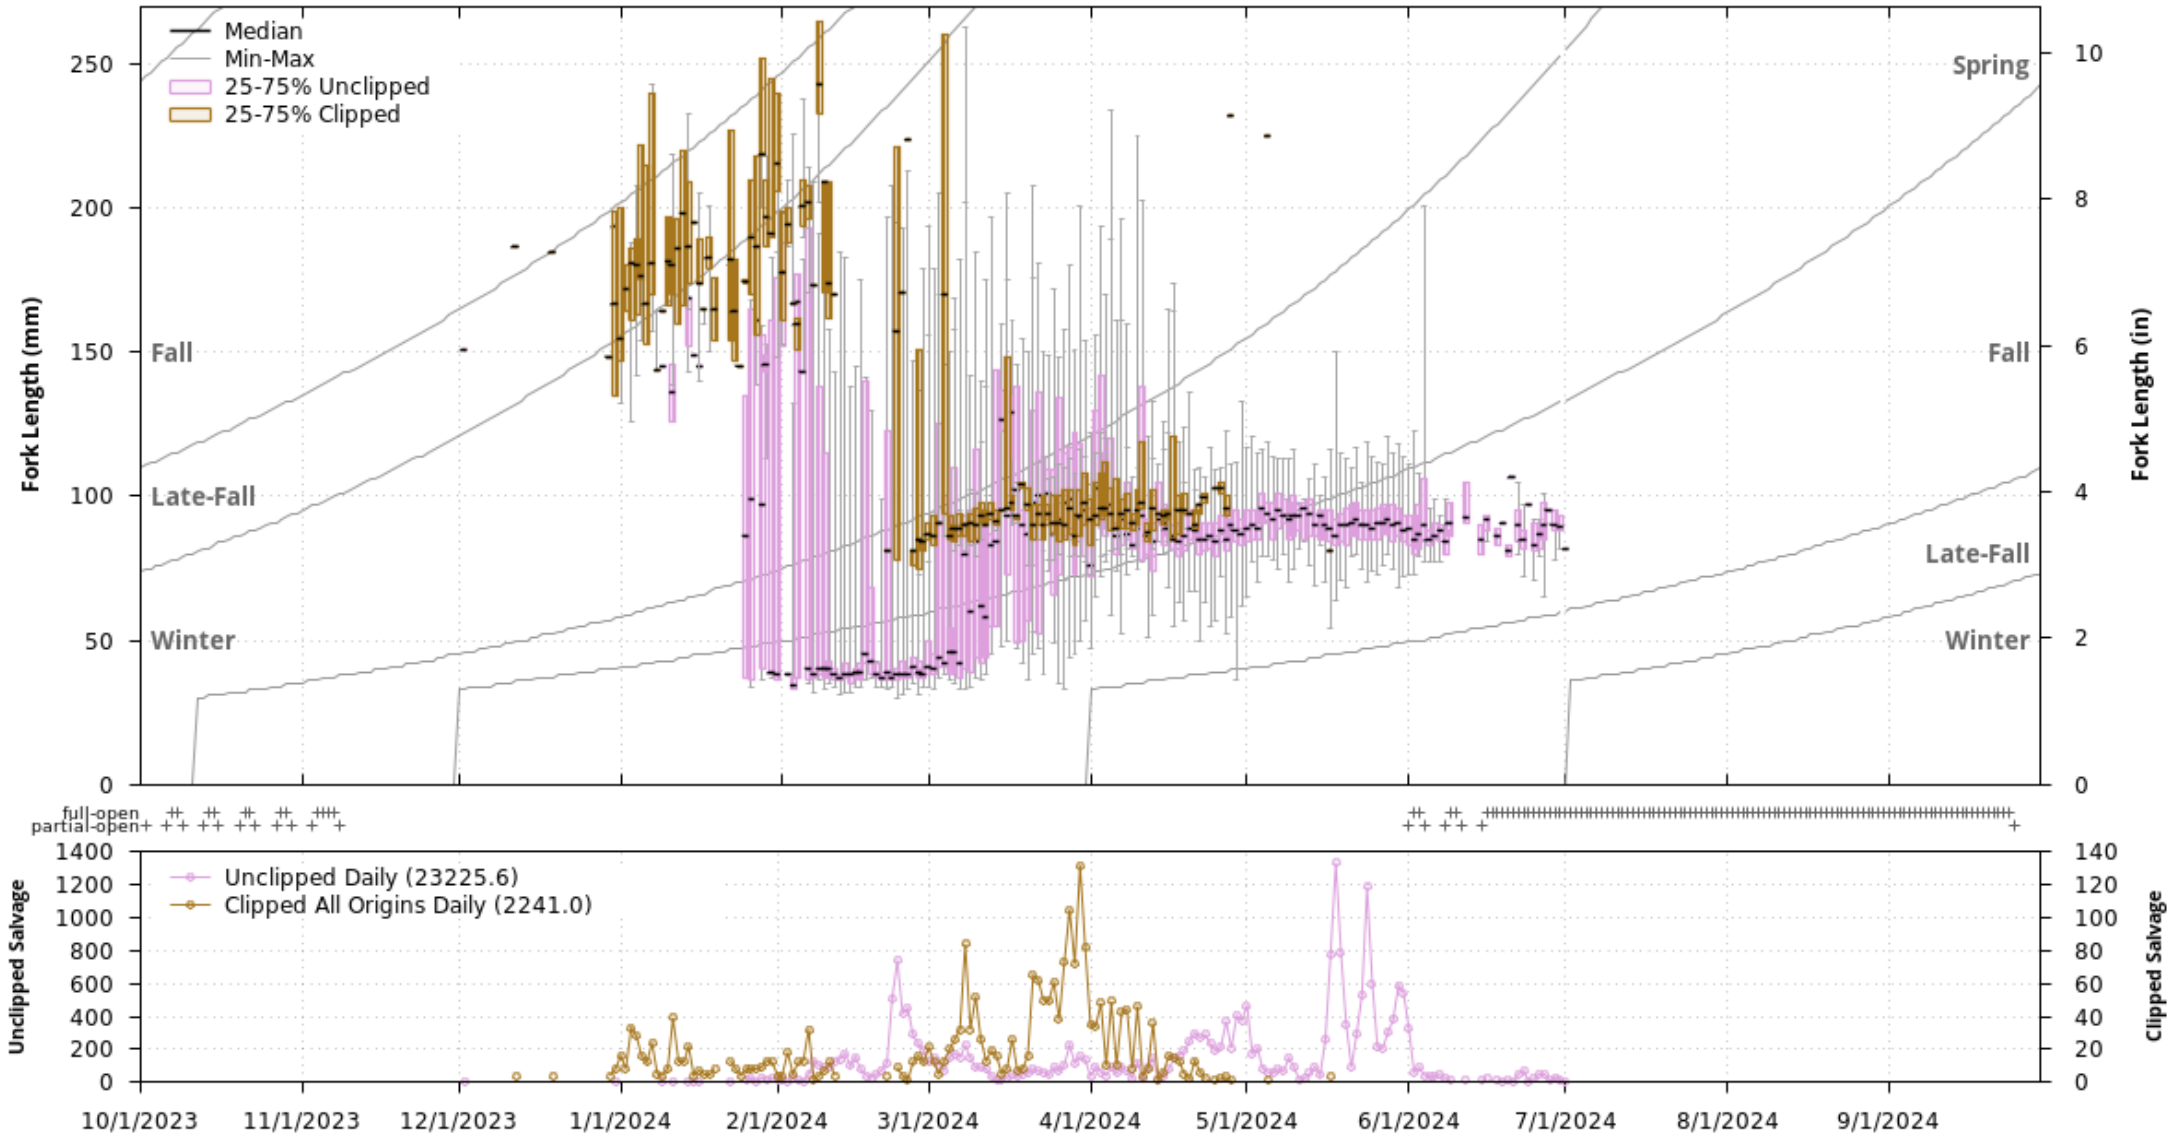

Observed Chinook Salvage at SWP and CVP Delta Fish Facilities Chinook Observed 10/1/2024 to 9/30/2025

Preliminary data from CDEC, CDFW, CDRW, and BOR; subject to revision. Key: Location-Observation Type (#total estimate:#released for observed). Chinook not measured for length and Chinook outside of the length-at-date criteria (Delta model) are not included.

www.cbr.washington.edu/sacramento/
06 Nov 2024 17:15:01 PST

Observed Chinook Salvage at SWP and CVP Delta Fish Facilities
Chinook Observed 12/02/2023 to 06/30/2024 (2171449 Total Released for Confirmed CWT)
Daily Fork Length Distribution and Daily Estimates

Preliminary data from CDFW, CDRW, and BOR; subject to revision. Key: Observation Type (total estimate).
 Chinook not measured for length and Chinook outside of the length-at-date criteria (Delta model) are not included.