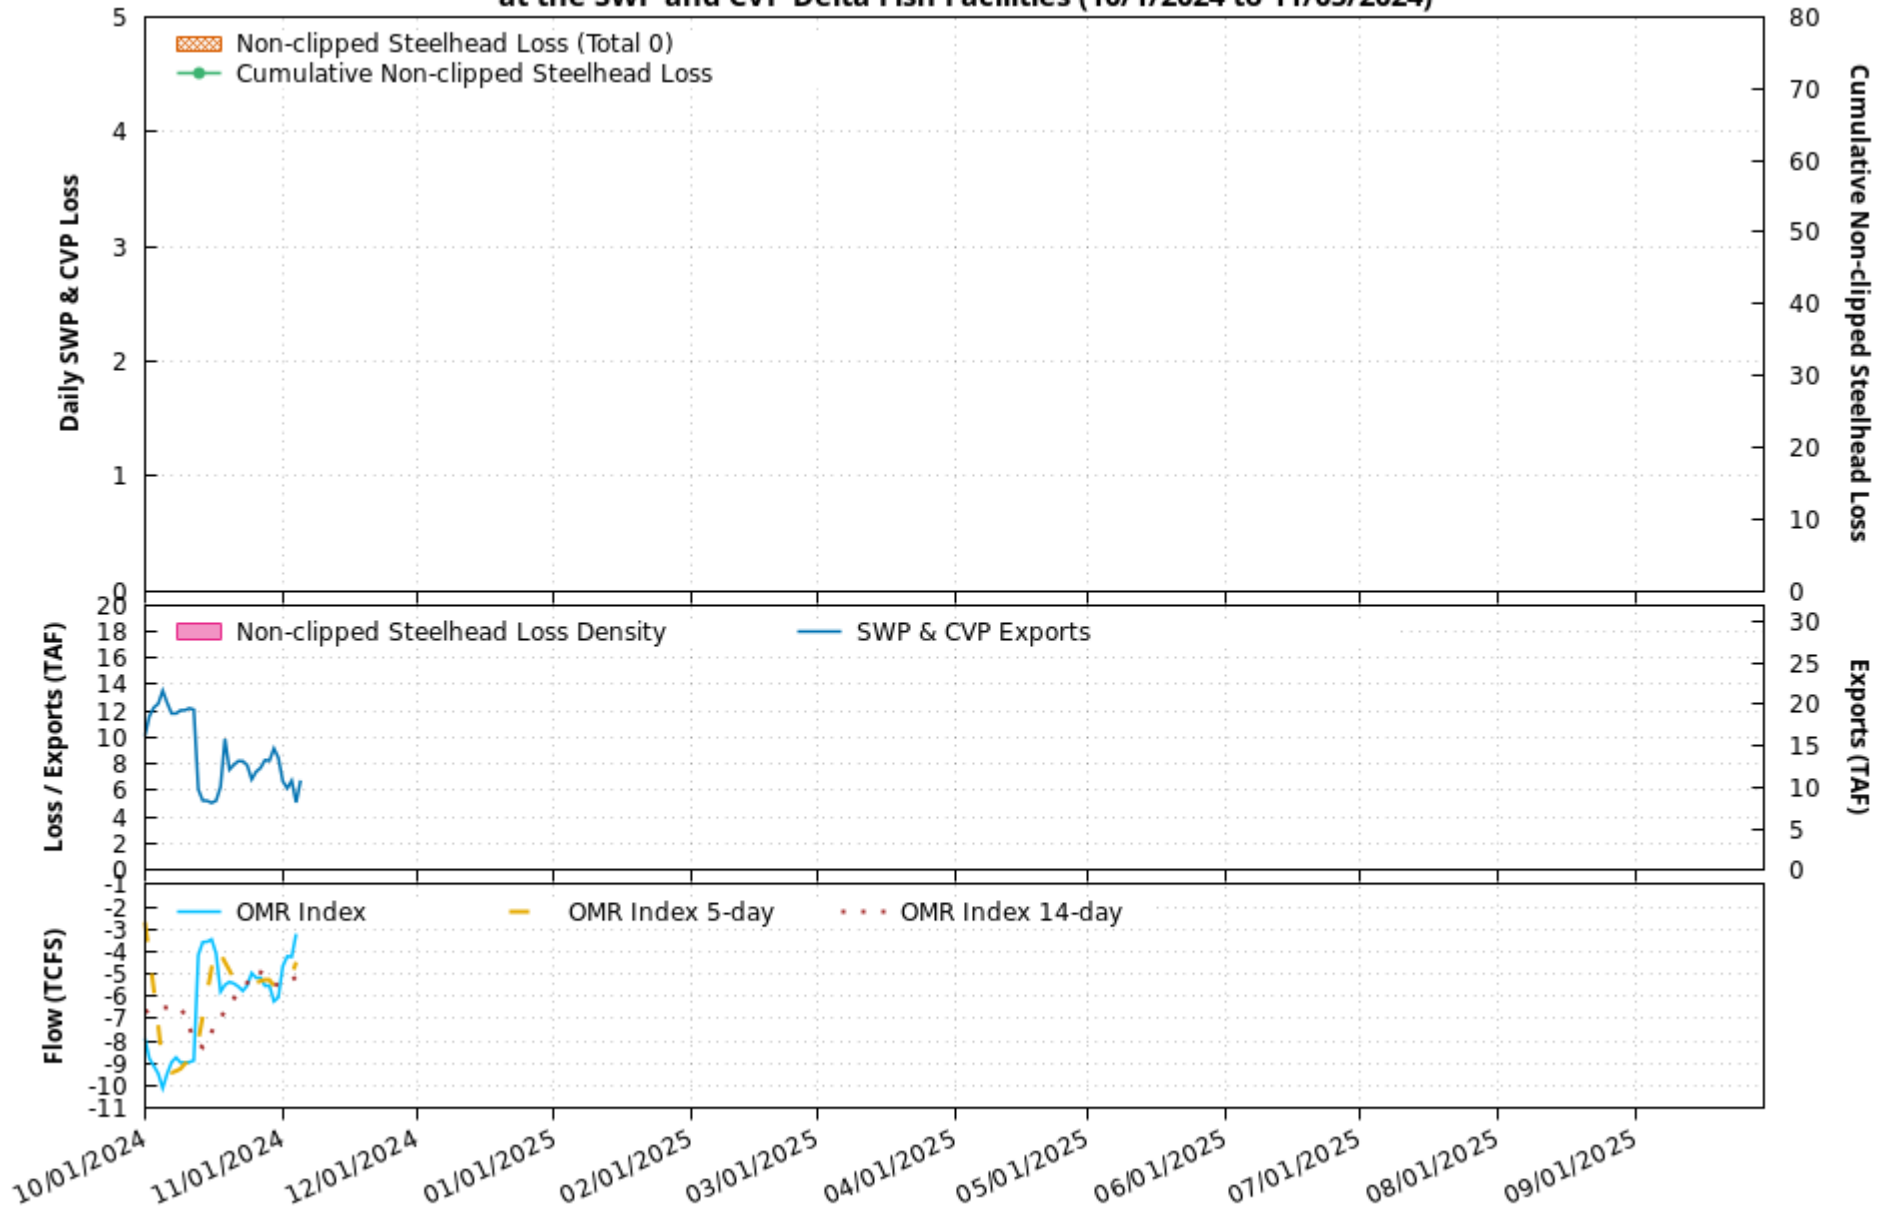

# Non-clipped Steelhead Loss at the SWP and CVP Delta Fish Facilities (10/1/2024 to 11/05/2024)

Preliminary data from CDFW; subject to revision. OMR Index calculated by SacPAS.